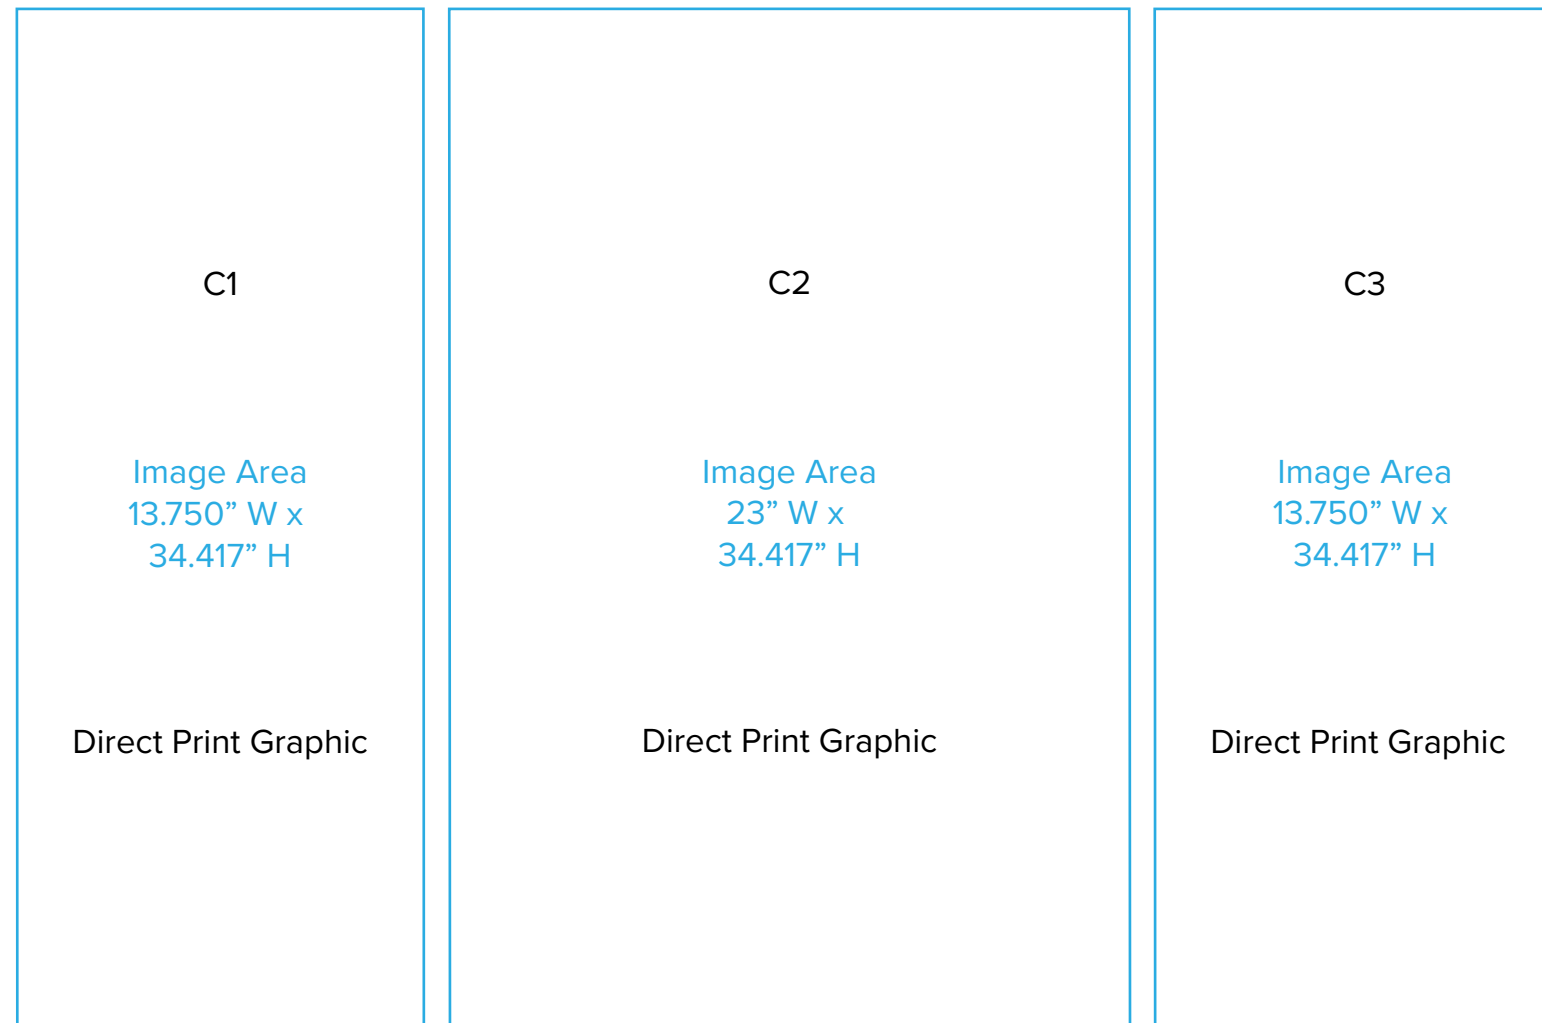

Graphic Template
10 x 10 Inline Lightbox Display
Backlit SEG Graphic,
Sintra Graphics

Printed Wings NOT INCLUDED in graphics price.
Please request pricing.

NOTE: All Raster Art (jpg, tiff,psd, png, etc.) must be at least 100 dpi at print size.

Graphic Template
10 x 10 Inline Lightbox Display
Reception Counter - Sintra Graphics

1/4" of graphic perimeter is hidden by extrusion

NOTE: All Raster Art (jpg, tiff,psd, png, etc.) must be at least 100 dpi at print size.