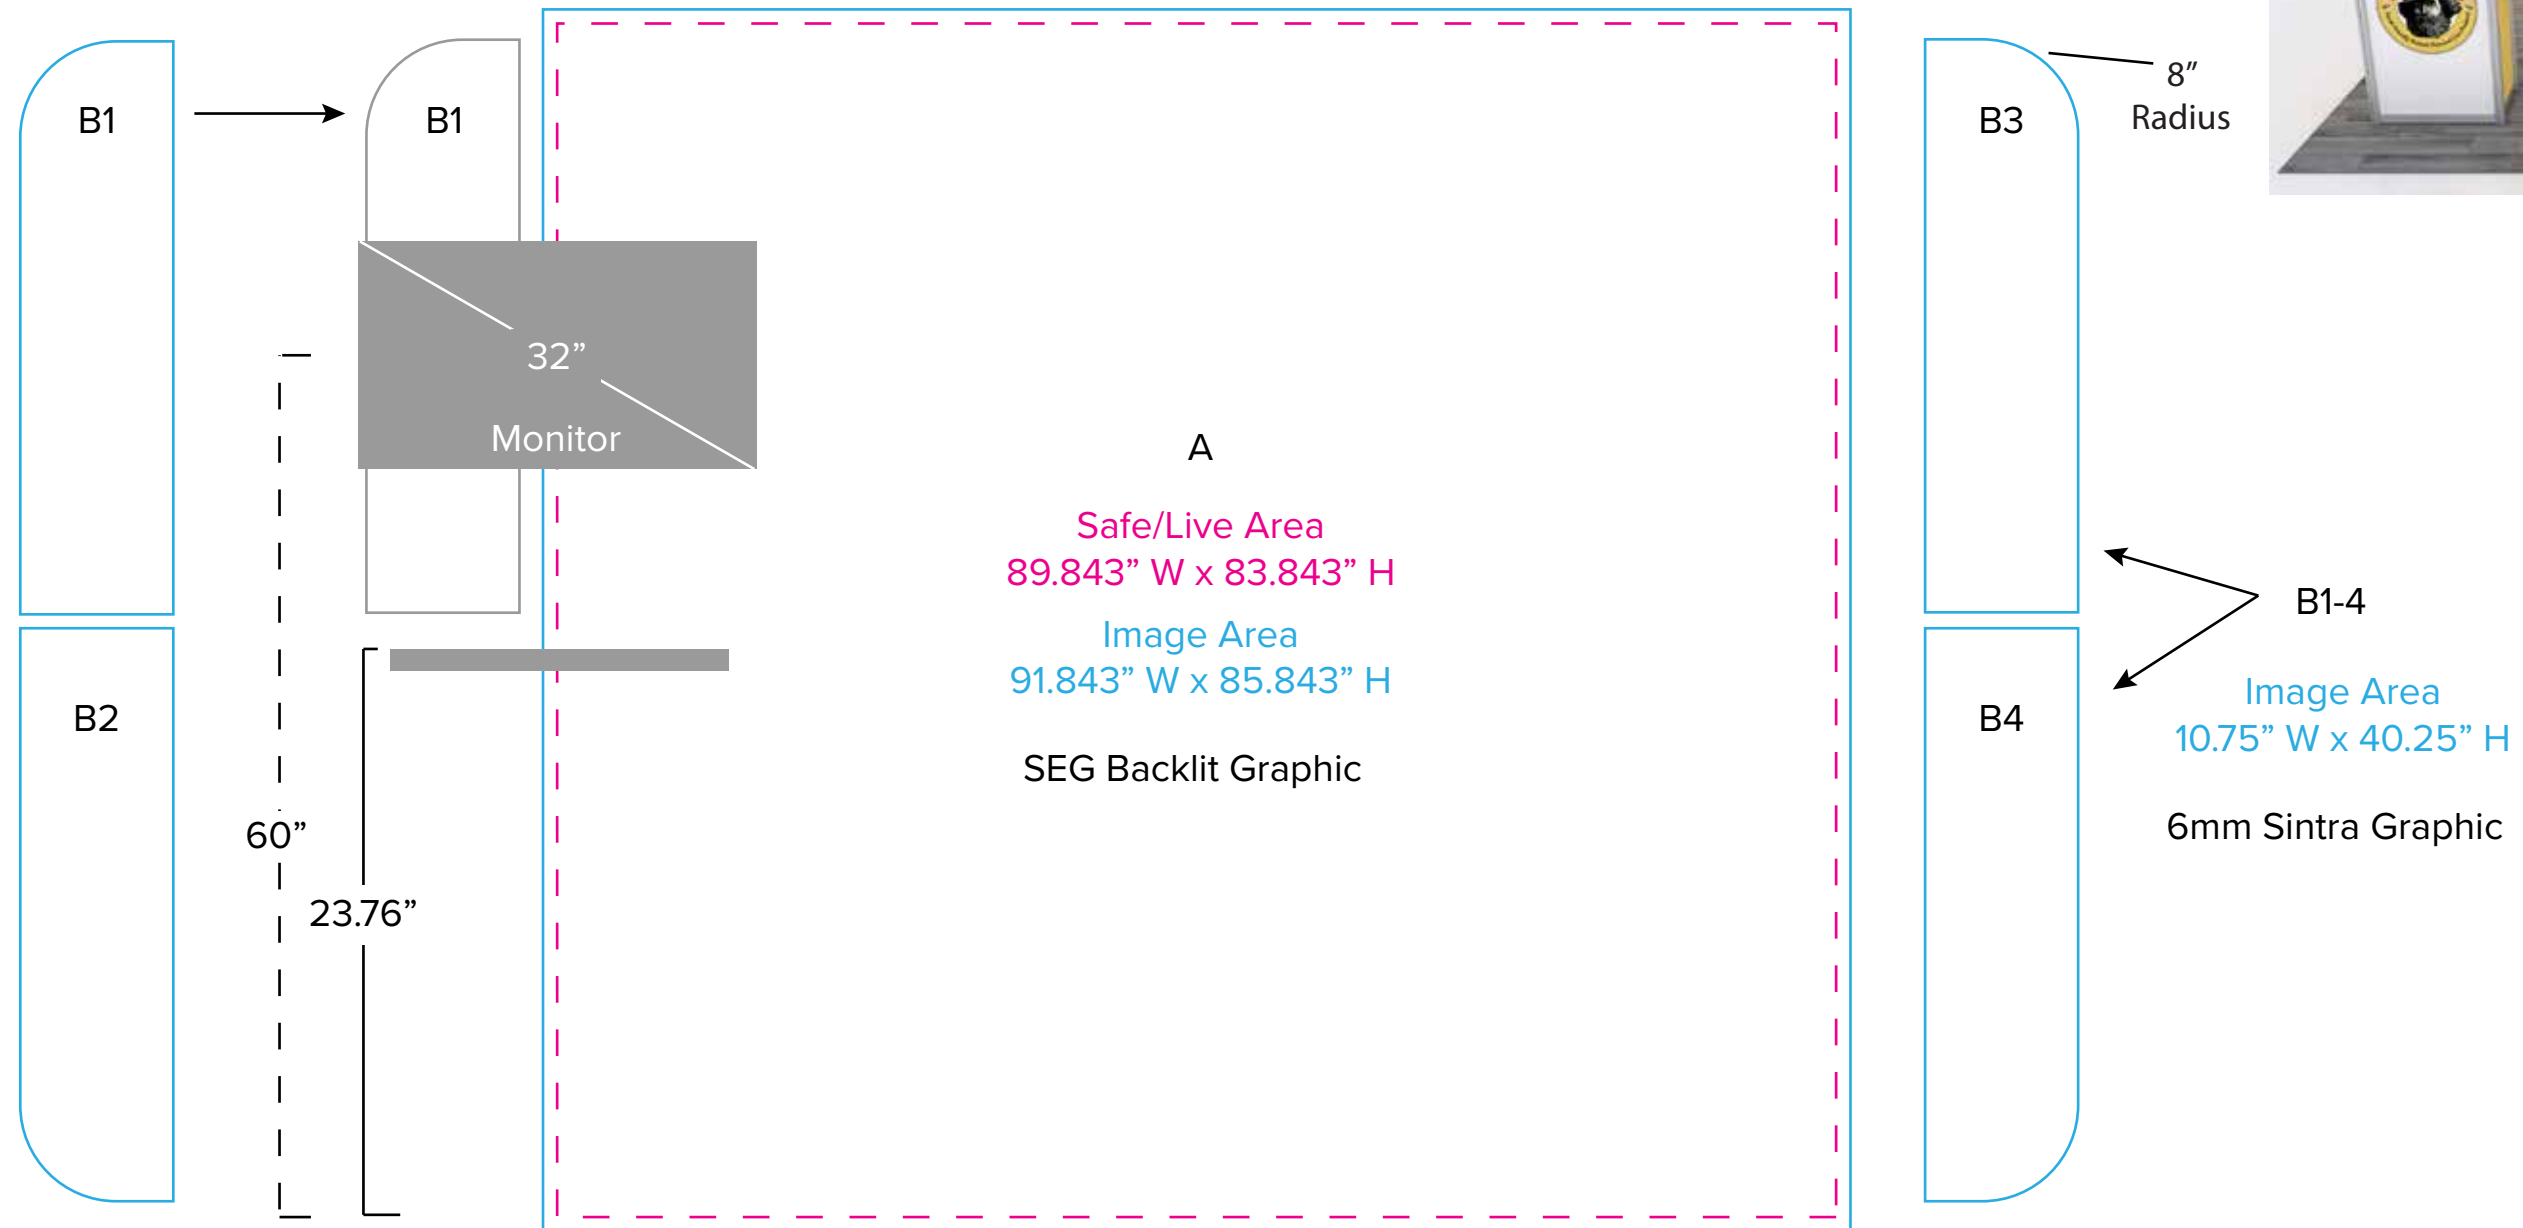

Graphic Template
10 x 10 Inline Lightbox Display
Backlit SEG Graphic,
Sintra Graphics

Printed Wings NOT INCLUDED in graphics price.
Please request pricing.

NOTE: All Raster Art (jpg, tiff,psd, png, etc.) must be at least 100 dpi at print size.

Graphic Template
10 x 10 Inline Lightbox Display
Reception Counter - Sintra Graphics

1/4" of graphic perimeter is hidden by extrusion

NOTE: All Raster Art (jpg, tiff,psd, png, etc.) must be at least 100 dpi at print size.